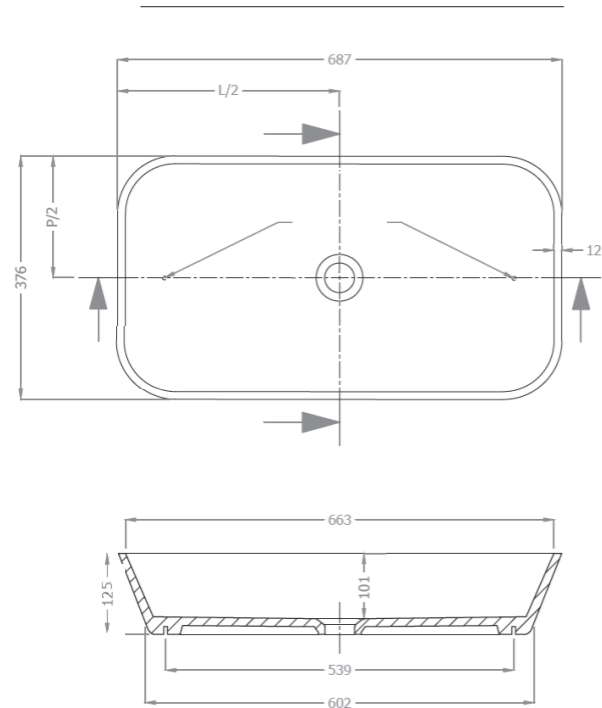

SCHEDE TECNICHE LAVABI ACRYLIC STONE

Misure in mm

ROMA