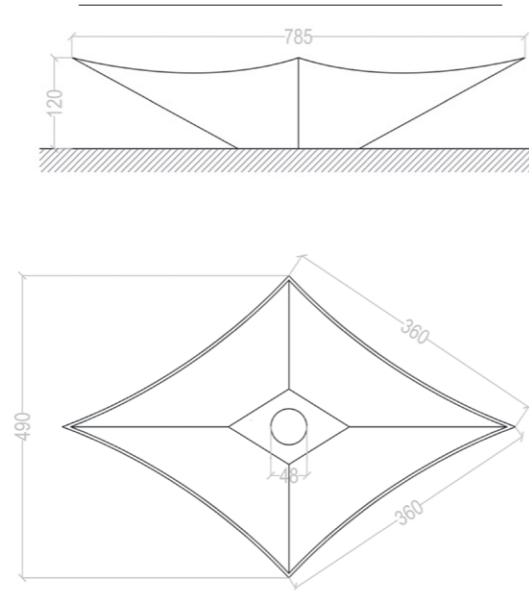

CUBIC

TAIKI

BOOT

LIFT

TETI

SCHEDE TECNICHE LAVABI ACRYLIC STONE

Misure in mm

LEAF