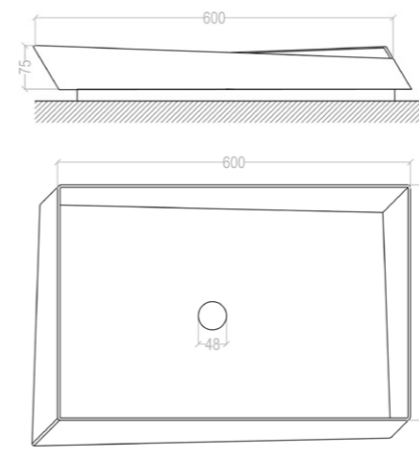

MINI-MAL
MINI-MAL HOOK

MINI-MAL TWO
MINI-MAL TWO HOOK

MEET DRAWER

MEET DRAWER TWO

MINI-MAL DRAWER

MINI-MAL TWO DRAWER

TABLE

SCHEDE TECNICHE LAVABI

Misure in mm

PLANO

ORIGAMI

FILO

REVERSO

FOAM

PYRAMIS

TAKA