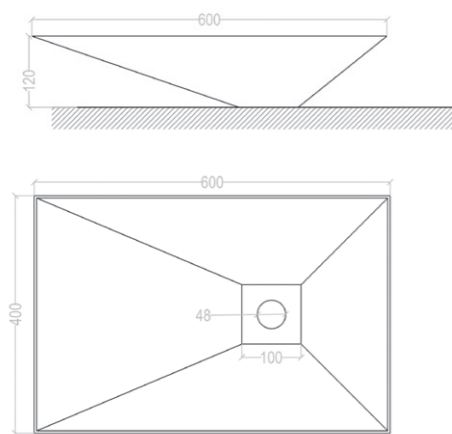

SCHEDE TECNICHE LAVABI ACRYLIC STONE

Misure in mm

INVERSO