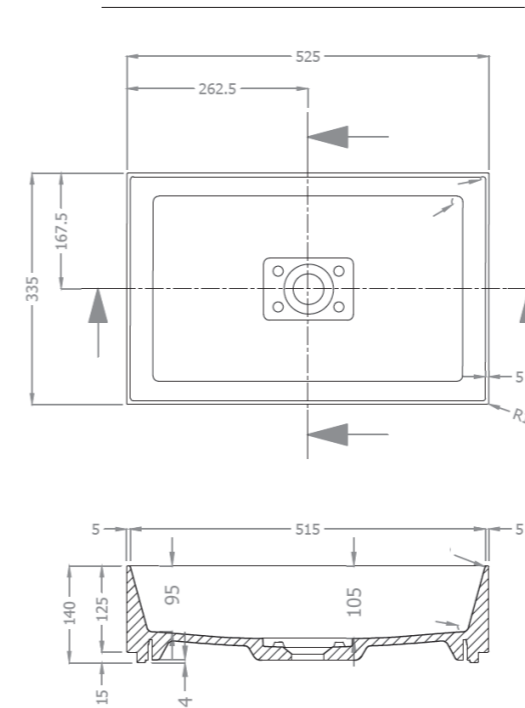

SCHEDE TECNICHE LAVABI ACRYLIC STONE

Misure in mm

BRERA