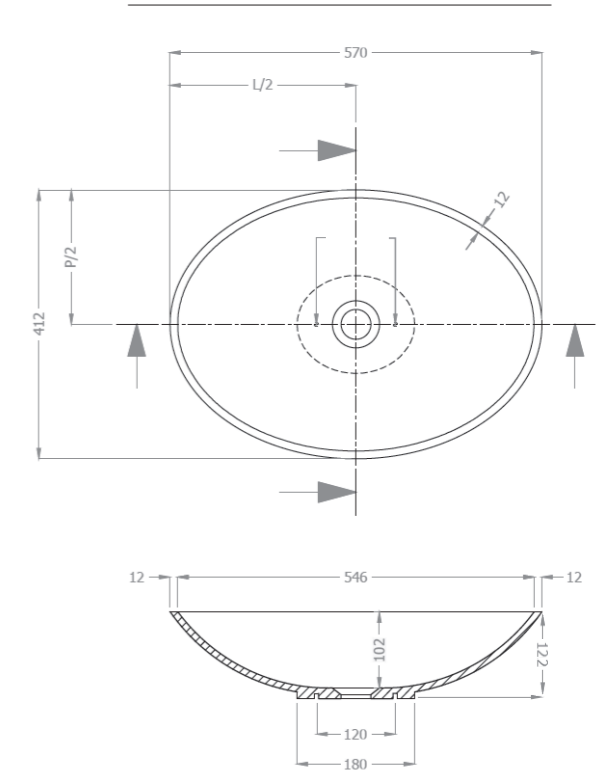

SCHEDE TECNICHE LAVABI ACRYLIC STONE

Misure in mm

SOFFIO