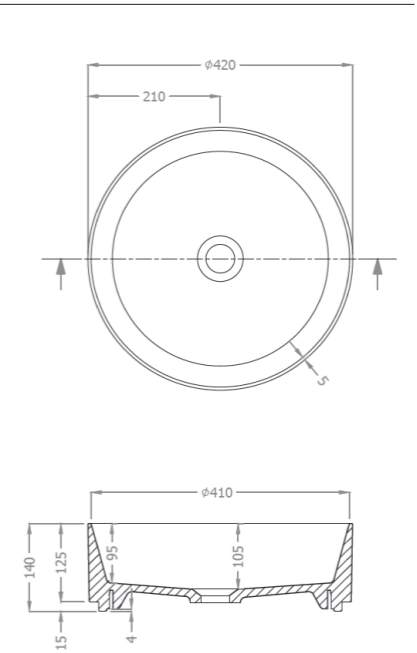

SCHEDE TECNICHE LAVABI ACRYLIC STONE

Misure in mm

PEPE