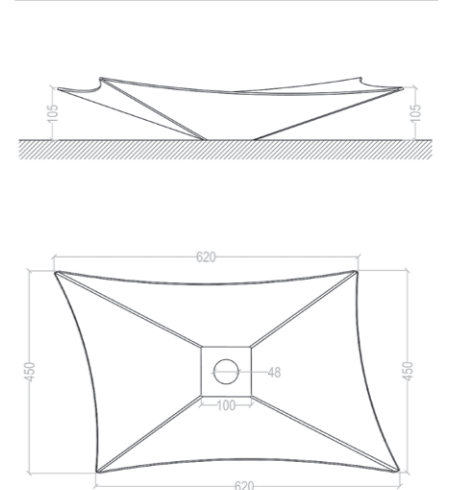

CUBIC

TAIKI

BOOT

LIFT

TETI

SCHEDE TECNICHE LAVABI ACRYLIC STONE

Misure in mm

LEAF