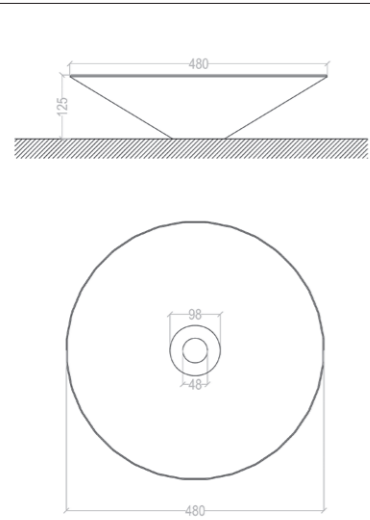

TAIKI

DOU-LI