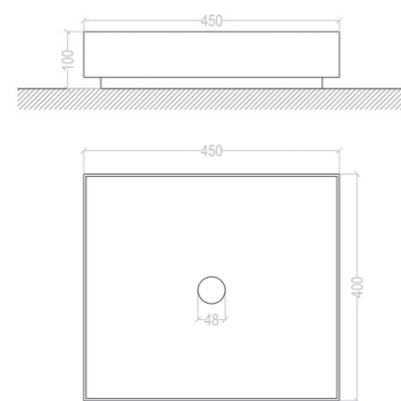

SCHEDE TECNICHE LAVABI ACRYLIC STONE

Misure in mm

KERA S