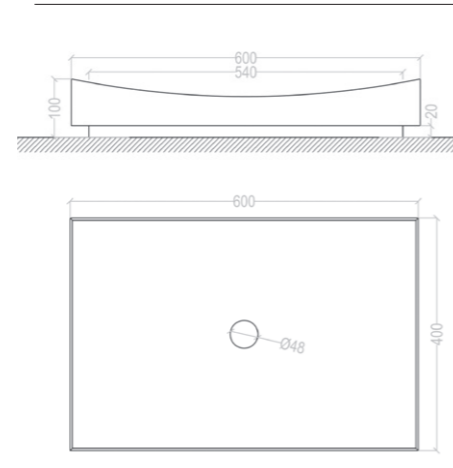

SCHEDE TECNICHE LAVABI ACRYLIC STONE

Misure in mm

OPEN