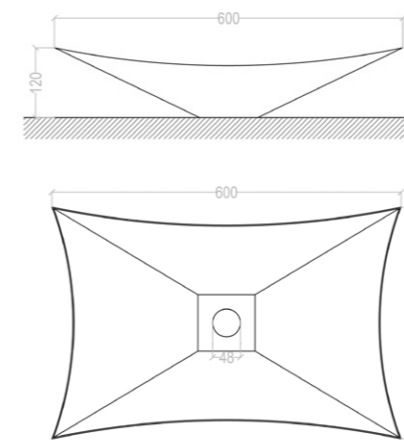

MINI-MAL
MINI-MAL HOOK

MINI-MAL TWO
MINI-MAL TWO HOOK

MEET DRAWER

MEET DRAWER TWO

MINI-MAL DRAWER

MINI-MAL TWO DRAWER

TABLE

SCHEDE TECNICHE LAVABI

Misure in mm

PLANO

ORIGAMI

FILO

REVERSO

FOAM

PYRAMIS

TAKA