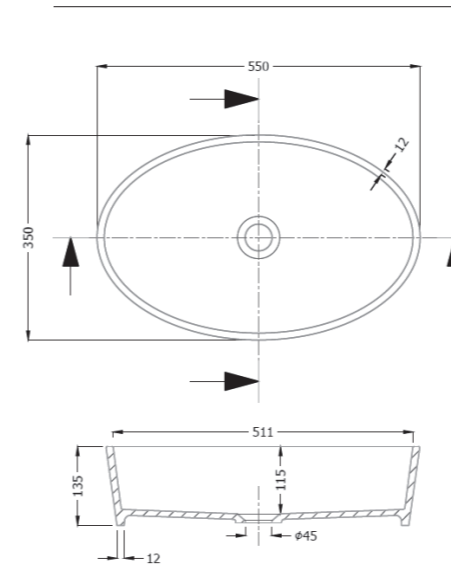

SCHEDE TECNICHE LAVABI ACRYLIC STONE

Misure in mm

NOVECENTO