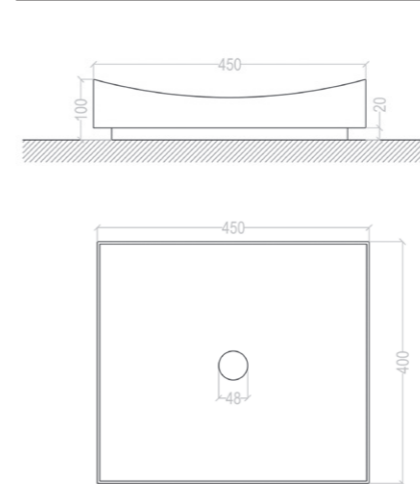

CUBIC

TAIKI

BOOT

LIFT

TETI

SCHEDE TECNICHE LAVABI ACRYLIC STONE

Misure in mm

LEAF