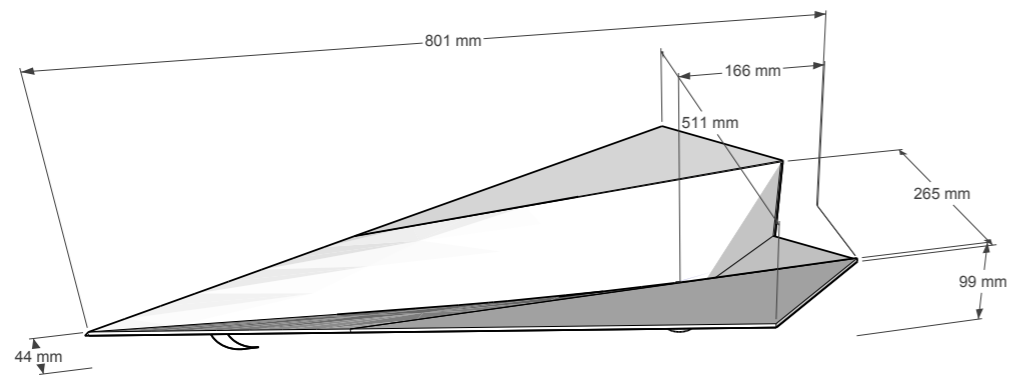

SCHEDE TECNICHE LAVABI

Misure in mm

PLANO