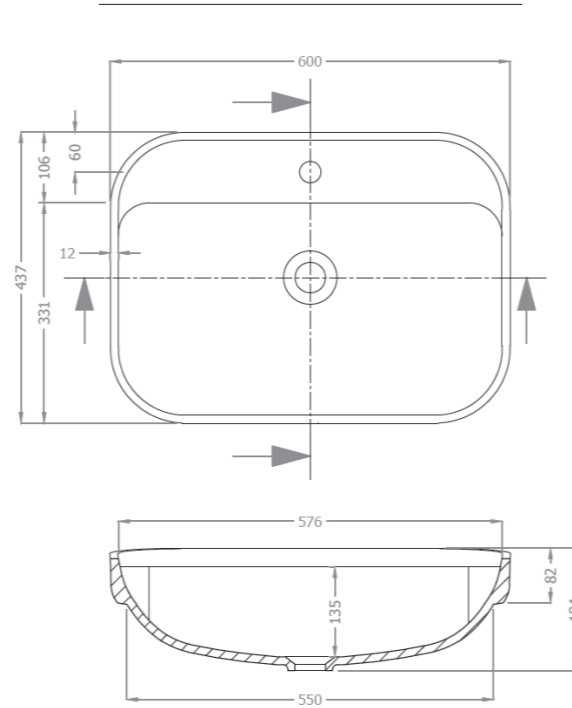

SCHEDE TECNICHE LAVABI ACRYLIC STONE

Misure in mm

STILO