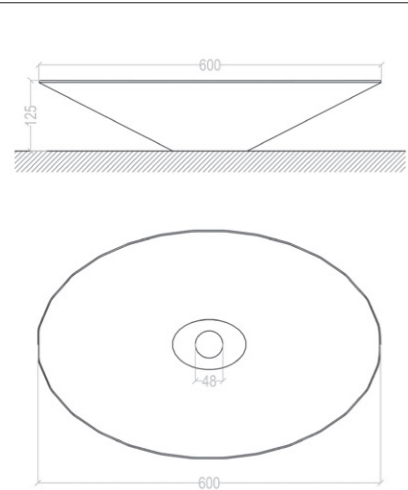

Misure in mm

PLANO

ORIGAMI

FILO

REVERSO

FOAM

PYRAMIS

TAKA

CUBIC

TAIKI

BOOT

LIFT

TETI

SCHEDE TECNICHE LAVABI ACRYLIC STONE

Misure in mm

LEAF