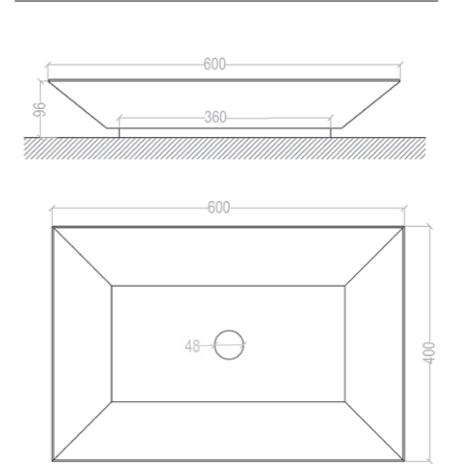

Misure in mm

PLANO

ORIGAMI

FILO

REVERSO

FOAM

PYRAMIS

TAKA

CUBIC

TAIKI

BOOT

LIFT

TETI

SCHEDE TECNICHE LAVABI ACRYLIC STONE

Misure in mm

LEAF