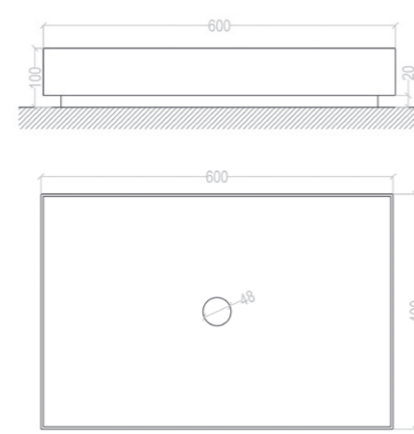

SCHEDE TECNICHE LAVABI ACRYLIC STONE

Misure in mm

KERA B